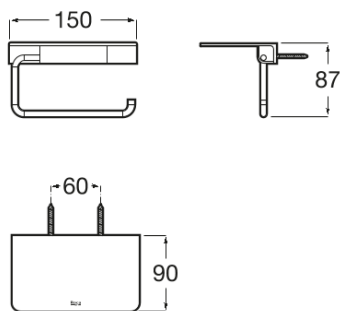

HOTELS**Toilet roll holder without cover**

PRICE (VAT INCLUDED)

£116.30

TECHNICAL DRAWINGS

**FEATURES**

Finish: Chrome

Fixing kit: Included

Installation options: Only with screws

Installation type: Wall-mounted

Material: Metal

Maximum weight supported (Kg): 5

With cover

Hotels

An alliance between simplicity, style and functionality. This collection has been designed to adapt to any space and requirement. Inspired by minimalist forms, it is characterised by its great versatility. It is a solution thought of for both small and large design projects, whether public or private.